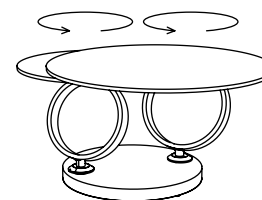

Synchronised round coffee tables

THE SYNCHRONIZED TABLE MECHANISM

The tops rotate 360° and unfold simultaneously to extend the coffee table from 75 to 130 cm in length.

11 CERAMIC AND GLASS FINISHES

AR

Argile