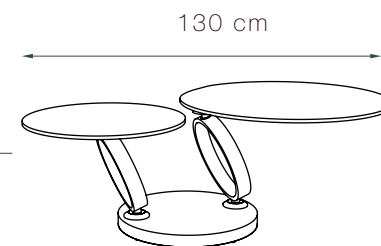

Synchronised round coffee tables

THE SYNCHRONIZED TABLE MECHANISM

The tops rotate 360° and unfold simultaneously to extend the coffee table from 75 to 130 cm in length.

11 CERAMIC AND GLASS FINISHES

AR

Argile