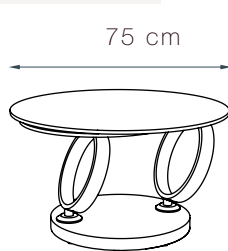

Synchronised round coffee tables

THE SYNCHRONIZED TABLE MECHANISM

The tops rotate 360° and unfold simultaneously to extend the coffee table from 75 to 130 cm in length.

11 CERAMIC AND GLASS FINISHES

AR

Argile